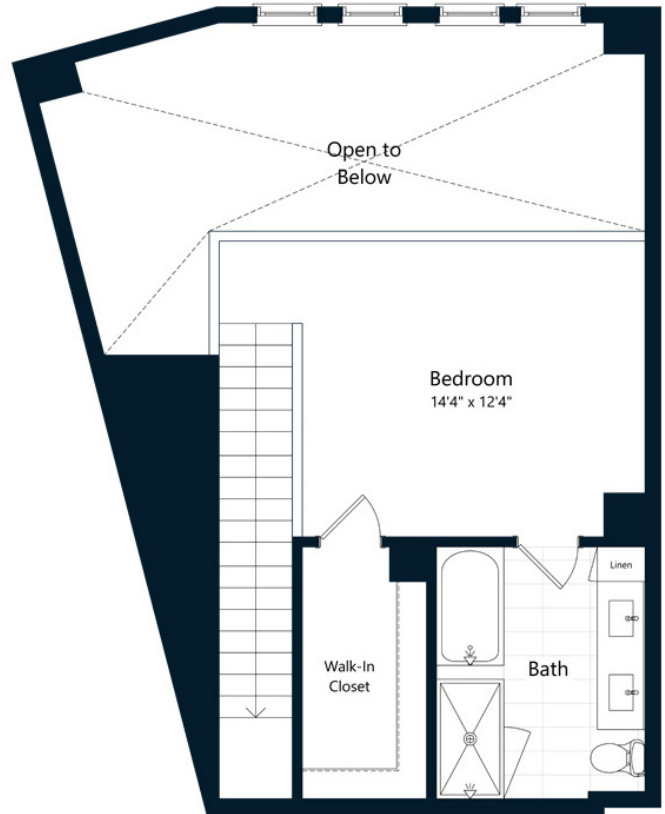

# 1N1 + Loft

1 BED / 1 BATH

1166  
SQ. FT.

<p>ELAN MADISON YARDS</p>	<p>230 Bill Kennedy Way SE   Atlanta, GA 30316</p>
	<p>844-212-3927   <a href="http://www.elanmadisonyards.com">www.elanmadisonyards.com</a></p>

*\*Floorplans are artist's rendering. All dimensions are approximate. Actual product and specifications may vary in dimension or detail. Not all features are available in every apartment. Prices and availability are subject to change. Please see a representative for details.*